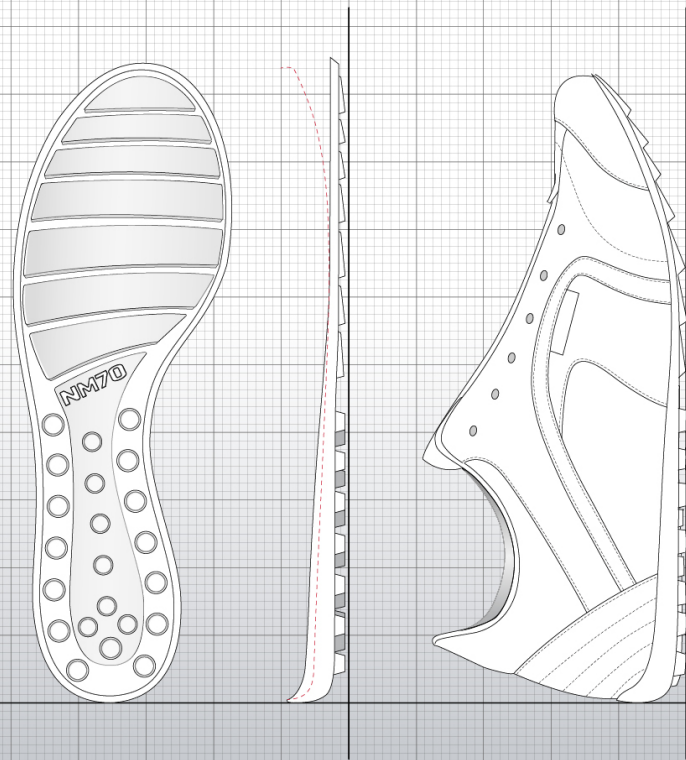

©2020DNAkao

ADOBE ILLUSTRATOR & PHOTOSHOP

©2020DNAkao

STYLE REFERENCE | KLB 3-BUCKLE ANKLE FLAT

©2020DNAkao

PENCIL SKETCH | ADOBE ILLUSTRATOR

©2020DNAkao

STYLE REFERENCE | KLB DADA SCRUNCH BOOTIE

©2020DNAkao

PENCIL SKETCH | ADOBE ILLUSTRATOR & PHOTOSHOP

©2020DNAkao

STYLE REFERENCE | NM70 ZIPPY SNEAKER LITE

©2020DNAkao

PENCIL SKETCH | ADOBE ILLUSTRATOR & PHOTOSHOP

©2020DNAkao

STYLE REFERENCE | MS MOSS VINTAGE SNEAKER

©2020DNAkao

ADOBE ILLUSTRATOR

©2020DNAkao

STYLE REFERENCE | NM70 BLITZ

©2020DNAkao

PENCIL SKETCH | ADOBE ILLUSTRATOR

©2020DNAkao

ADOBE ILLUSTRATOR | DSL MODERNMAX PSYKE